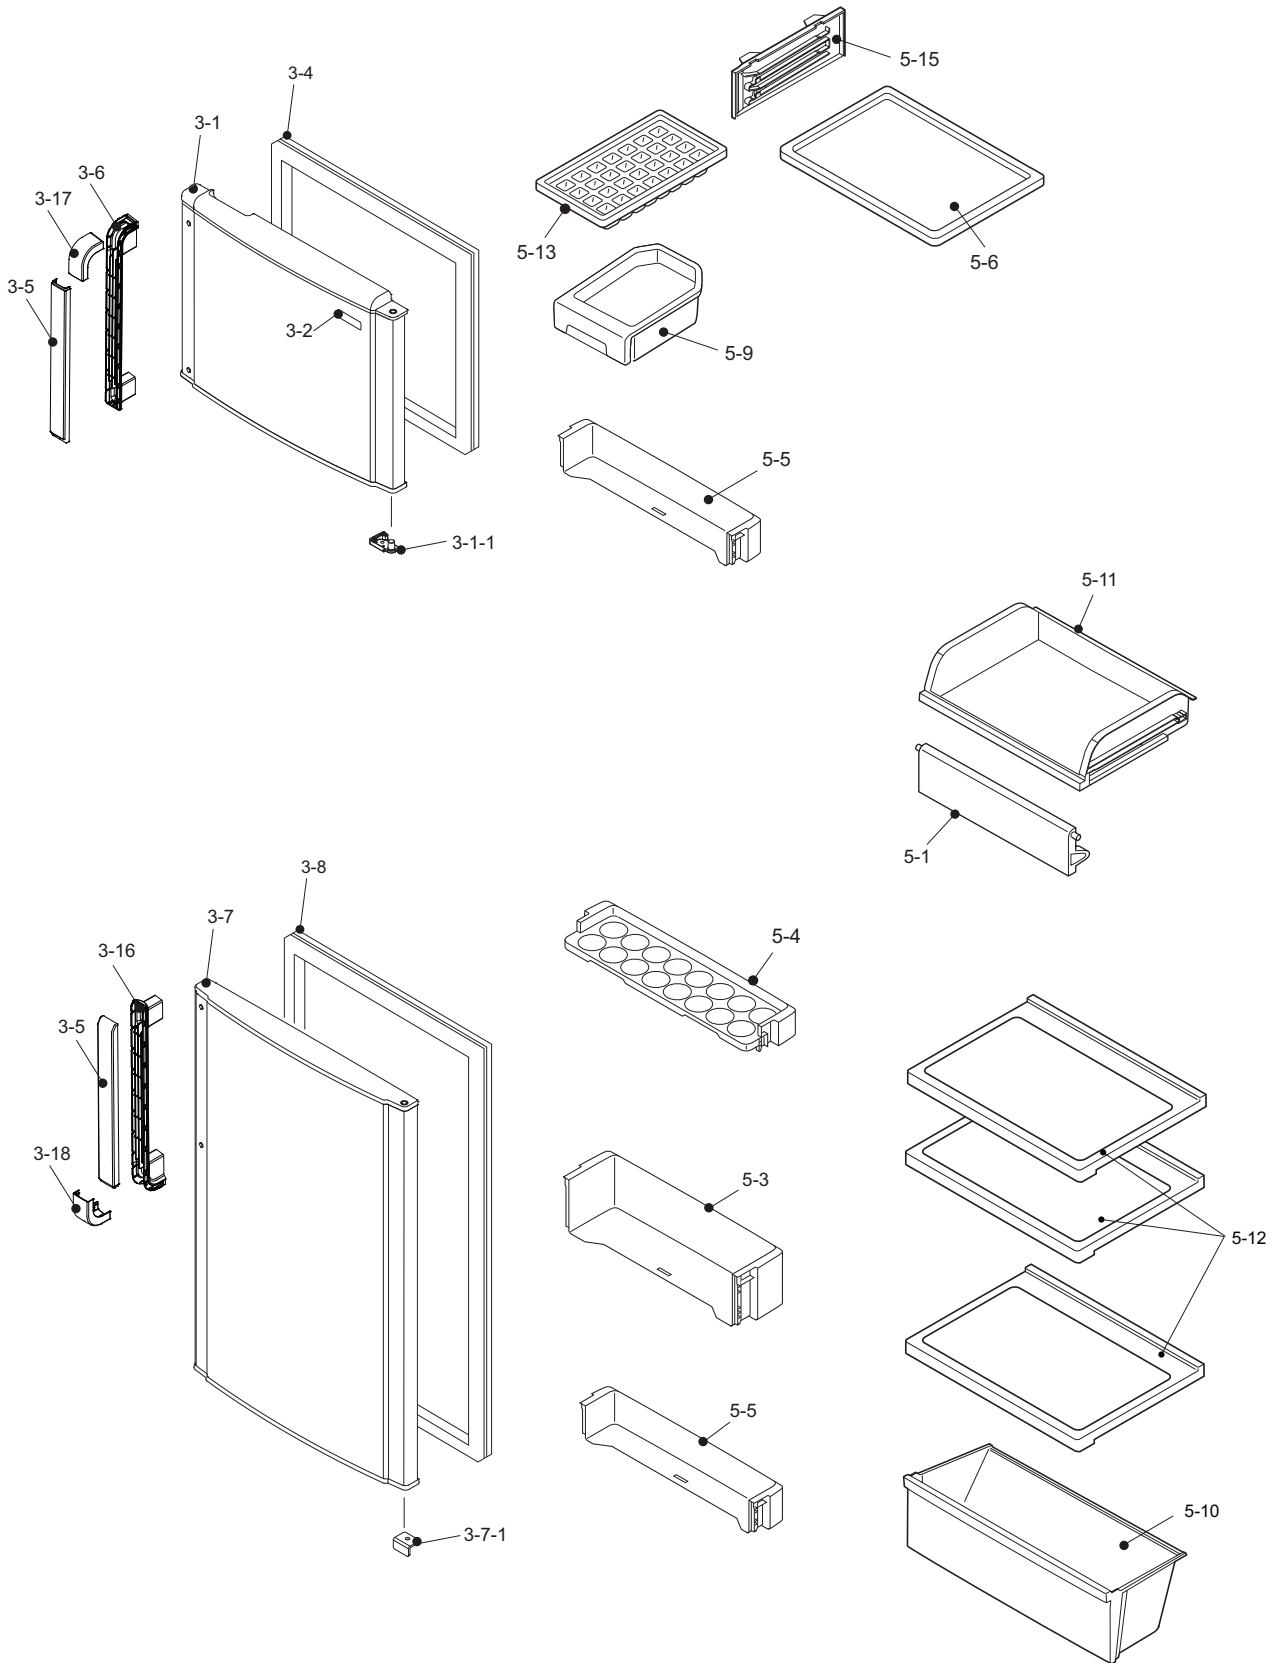

[6] SJ-C20X-SL DOOR, ATTACHMENT PARTS