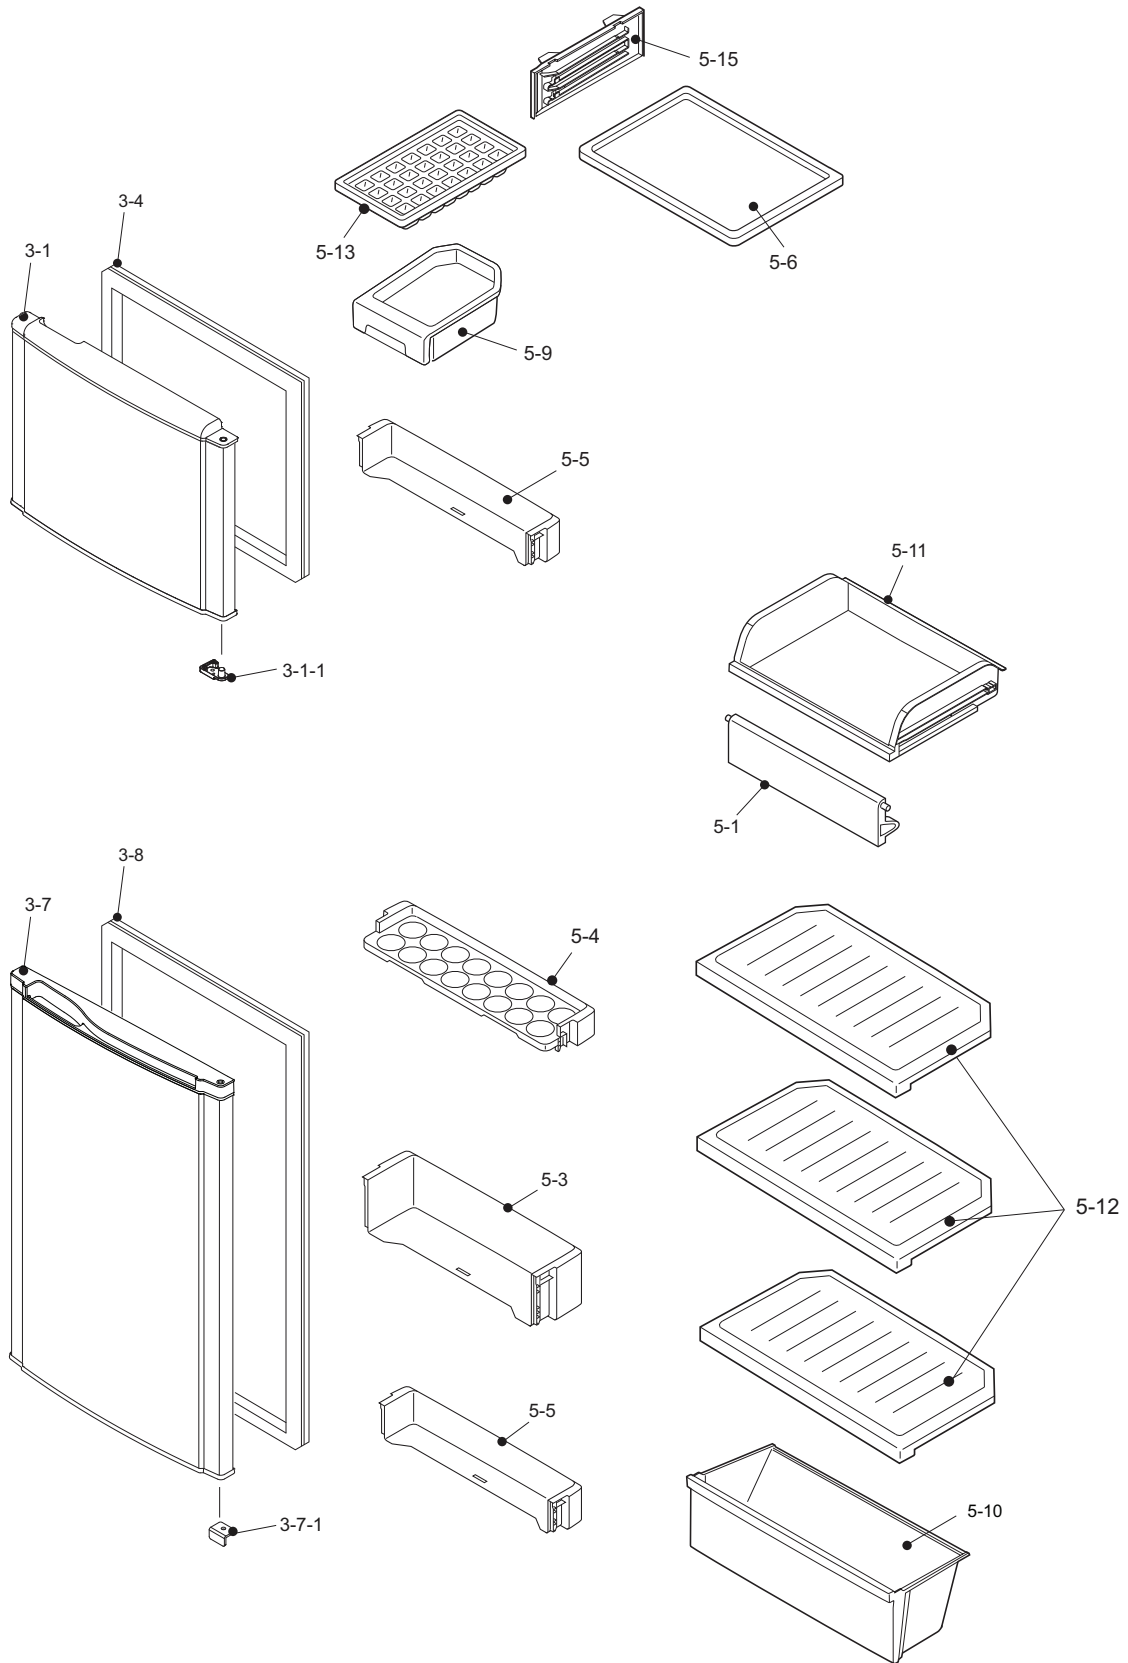

[3] SJ-C19S-SL/GR/BL DOOR, ATTACHMENT PARTS

[4] PARTS GUIDE

No.	Part code	Part name	SJ-C20X-SL	Price code
ELECTRIC PARTS				
1-1	QSW-PA092CBZA	DOOR SWITCH	1	AH
1-2	FCNW-B150CBKZ	RELAY WIRE ASS'Y	1	AN
1-3	QACC-A216CBZZ	SOURCE CORD	1	AU
1-8	RHOG-A244CBZZ	PROTECTOR	1	AT
1-9	RSTT-A195CBZZ	STARTING RELAY	1	AX
1-11	FFS-TA123CBKZ	FUSE ASS'Y	1	AM
1-12	FW-VZA156CBZZ	LEAD EV COVER	1	AH
1-13	RH-HXA133CBZZ	DEF THERMISTOR	1	AM
1-14	RMOTRA057CBE0	FAN MOTOR	1	AZ
1-15	FHETBA258CBZZ	DEFROST HEATER	1	AR
1-20	RC-EZA237CBZZ	RUNNING CAPACITOR	1	BC
1-52	FPWB-A706CBKZ	MAIN PWB S ASS'Y	1	BK
1-53	FPWB-A709CBKZ	LED PWB ASS'Y	1	AX
MECHANICAL PARTS				
2-1	GCOV-A351CBTE	TOP HINGE COVER	1	AK
2-2	DHNG-A732CBMZ	TOP HINGE ASS'Y	1	AK
2-3	FCABCA706CBKZ	C-PLATE ASS'Y	1	AN
2-4	DHNG-A735CBMZ	CENTER HINGE ASS'Y	1	AK
2-9	PCOV-A462CBFA	LAMP COVER	1	AK
2-11	LHLD-A359CBFA	T-BOX HOLDER	1	AE
2-15	USRA-A330CBFA	EVAPORATION PAN	1	AP
2-16	PBOX-A160CBFA	TERMINAL BOX	1	AG
2-17	PCOVPA184CBFA	TERMINAL COVER	1	AF
2-18	GCOVPA290CBFA	RC-BOX COVER	1	AK
2-19	JKNB-A090CBFA	R-CONTROL KNOB	1	BA
2-20	GCOVPA291CBFA	PWB COVER	1	AK
2-21	LHLD-A884CBFA	PWB HOLDER	1	AK
2-24	DHNG-A734CBMZ	BOTTOM HINGE ASS'Y	1	AK
2-28	PFIL-A064CBEZ	DEODORIZER	1	AQ
2-31	PFPFPC020CBFZ	R-LOVER DUCT	1	AK
2-32	GCOV-A354CBFA	EV-COVER	1	AN
2-33	HGRL-A294CBFA	F-LOUVER	1	AP
2-34	JKNB-A091CBFA	F-CONTROL KNOB	1	AK
2-35	LCRA-A022CBPZ	FAN CLAMP	1	AC
2-36	LHLD-A389CBF0	MOTOR CUSHION	2	AF
2-37	LHLD-A732CBFA	FM-HOLDER A	1	AK
2-39	LHLD-A733CBFA	FM-HOLDER B	1	AK
2-40	NFANPA025CBFZ	PROPELLER FAN 90	1	AK
2-41	LPLTMA970CBWZ	HEATER SUPPORT	1	AP
2-42	PSHEMA388CBPZ	HEATER COVER	1	AK
2-45	PSEL-C690CBZZ	EVC-SEALER A	1	AD
2-46	PSEL-C691CBZZ	EVC-SEALER B	1	AD
2-47	PSEL-C692CBZZ	EVC-SEALER C	1	AD
2-48	PSHEMA389CBZZ	EV-COVER AL	1	AD
2-49	PSEL-B209CBE0	U-SEALER HANDLE	2	AB
2-50	PSEL-B468CBE0	F-LOUVER SEALER	1	AE
2-99	GDAI-A095CBFE	STAND	1	BB
2-104	GCOV-A352CBRE	FRONT COVER	1	AS
2-105	PCOVPA589CBFA	LED PWB COVER	1	AD
DOOR PARTS				
3-1	FDORFC169CBKZ	F-DOOR ASS'Y	1	BK
3-1-1	LSTPPA178CBFA	F-DOOR STOPPER	1	AK